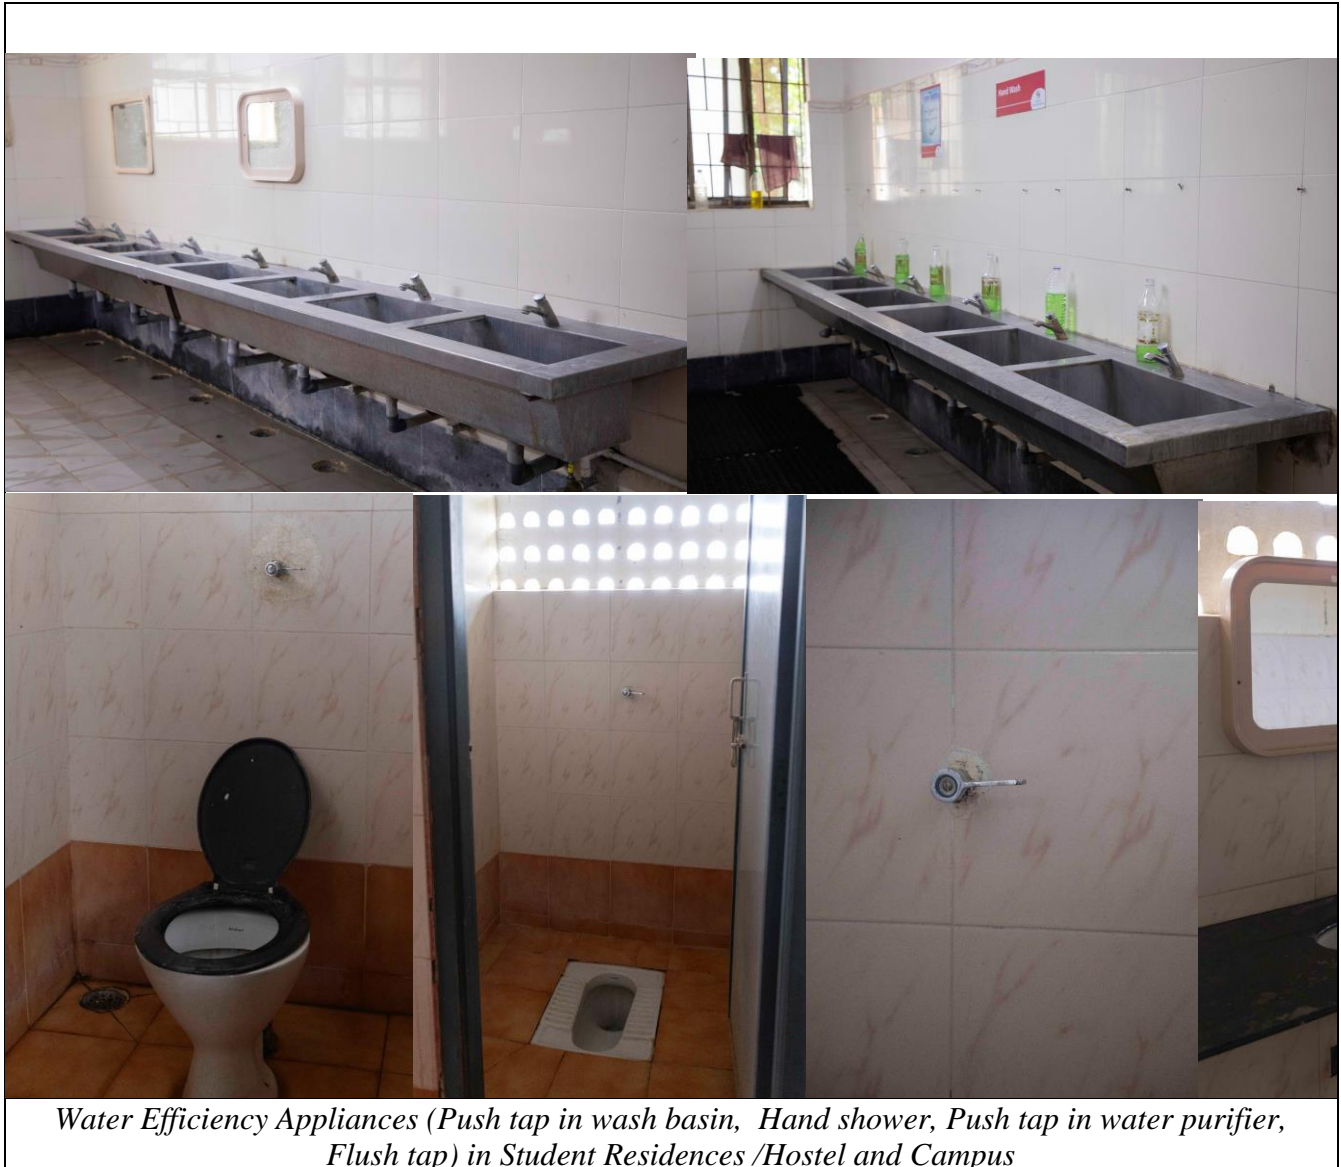

University : Karunya Institute of Technology and Sciences  
Country : India  
Web Address : <https://www.karunya.edu/>

**[4.3] Water Efficient Appliances Usage (Taps (Push tap in wash basin, Hand shower, Push tap in water purifier, Flush tap)-**

**Water Efficiency at Karunya Institute of Technology and Sciences (KITS)**

**> 50% of Water-Efficient Appliances Installed at Karunya Institute of Technology and Sciences (KITS)**

This evidence outlines the water-efficiency efforts undertaken by Karunya Institute of Technology and Sciences (KITS). Specifically, it focuses on the installation of water-efficient self-closing taps across the institute's campuses.

**Installation of Water-Efficient Self-Closing Taps (*Push tap in wash basin, Hand shower, Push tap in water purifier, Flush tap*)**

- KITS initiated a program to promote water efficiency by installing self-closing taps in various areas, including the hostel and college campuses. These taps are designed to minimize water wastage by automatically shutting off after use. The total number of self-closing taps installed at KITS is 3,376. To assess the effectiveness of this initiative, we calculate the percentage of water-efficient appliances installed compared to the total potential. KITS has achieved full installation of these water-efficient appliances. This depicts a thorough commitment to water conservation and sustainability.
- Karunya Institute of Technology and Sciences has successfully implemented water-efficient self-closing taps across its campuses, achieving more than installation rate.

**Metric decision based on:**

- Total number of taps = 6026 No.
- The total number of self-closing taps (*Push tap in wash basin, Hand shower, Push tap in water purifier, Flush valve*) = 3376

**Percentage of usage of Water Efficient Appliances: 56%**